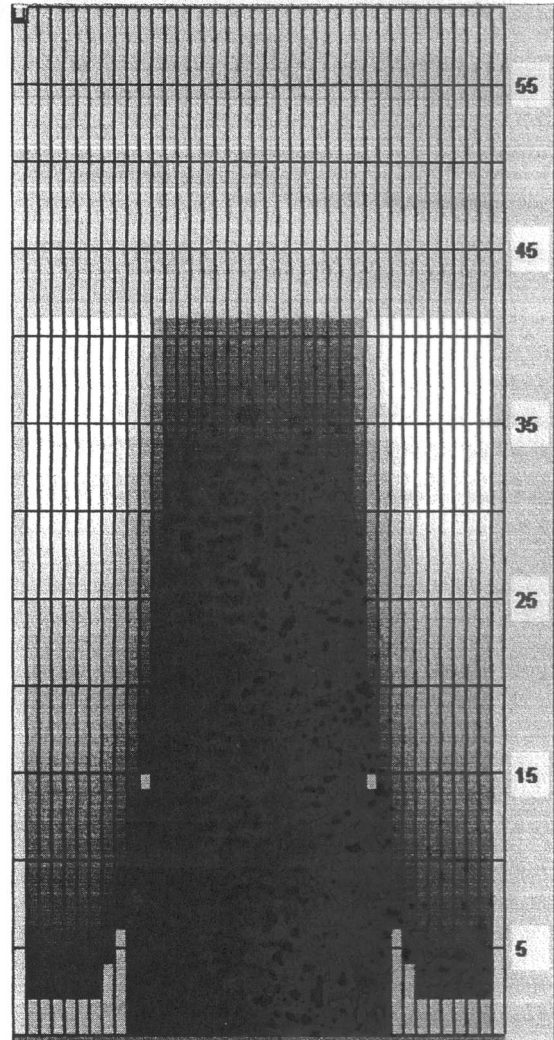

ION house pattern #3

Oil Pattern Distance:	41 Feet	Reverse Brush Drop:	41 Feet	Oil Per Board:	40 uL
Forward Oil Total:	11.44 mL	Reverse Oil Total:	8.04 mL	Volume Oil Total:	19.48 mL
Forward Boards Crossed:	286 Boards	Reverse Boards Crossed:	201 Boards	Total Boards Crossed:	487 Boards

	Start	Stop	Loads	Speed	Crossed	Start	End	Feet	T.Oil
1	2L	2R	3	10	111	0.0	2.8	2.8	4440
2	8L	8R	1	14	25	2.8	4.7	1.9	1000
3	9L	9R	1	14	23	4.7	6.6	1.9	920
4	10L	10R	2	14	42	6.6	10.5	3.9	1680
5	11L	11R	2	18	38	10.5	15.6	5.1	1520
6	12L	12R	1	18	17	15.6	18.1	2.5	680
7	13L	13R	2	18	30	18.1	23.2	5.1	1200
8	2L	2R	0	22	0	23.2	32.0	8.8	0
9	2L	2R	0	30	0	32.0	41.0	9.0	0

Conditioner:
Type In or Select
One

TransferType:
Type In or Select
One

Forward

Reverse

Combined

Buff

Navigation: Forward Reverse More

	Start	Stop	Loads	Speed	Crossed	Start	End	Feet	T.Oil
1	2L	2R	0	30	0	41.0	30.0	-11.0	0
2	13L	13R	2	22	30	30.0	23.8	-6.2	1200
3	12L	12R	3	22	51	23.8	14.5	-9.3	2040
4	11L	11R	3	10	57	14.5	10.3	-4.2	2280
5	10L	10R	3	10	63	10.3	6.1	-4.2	2520
6	2L	2R	0	10	0	6.1	0.0	-6.1	0

Navigation: Forward Reverse More

Program #3. League and House Pattern for Guardian Surfaces. Pattern Distance: 41 Feet

Item	3L-7L:18L-18R	8L-12L:18L-18R	13L-17L:18L-18R	18L-18R:17R-13R	18L-18R:12R-8R	18L-18R:7R-3R
Description	Outside Track:Middle	Middle Track:Middle	Inside Track:Middle	Middle: Inside Track	Middle:Middle Track	Middle:Outside Track
Track Zone Ratio	7.67	2.17	1	1	2.17	7.67